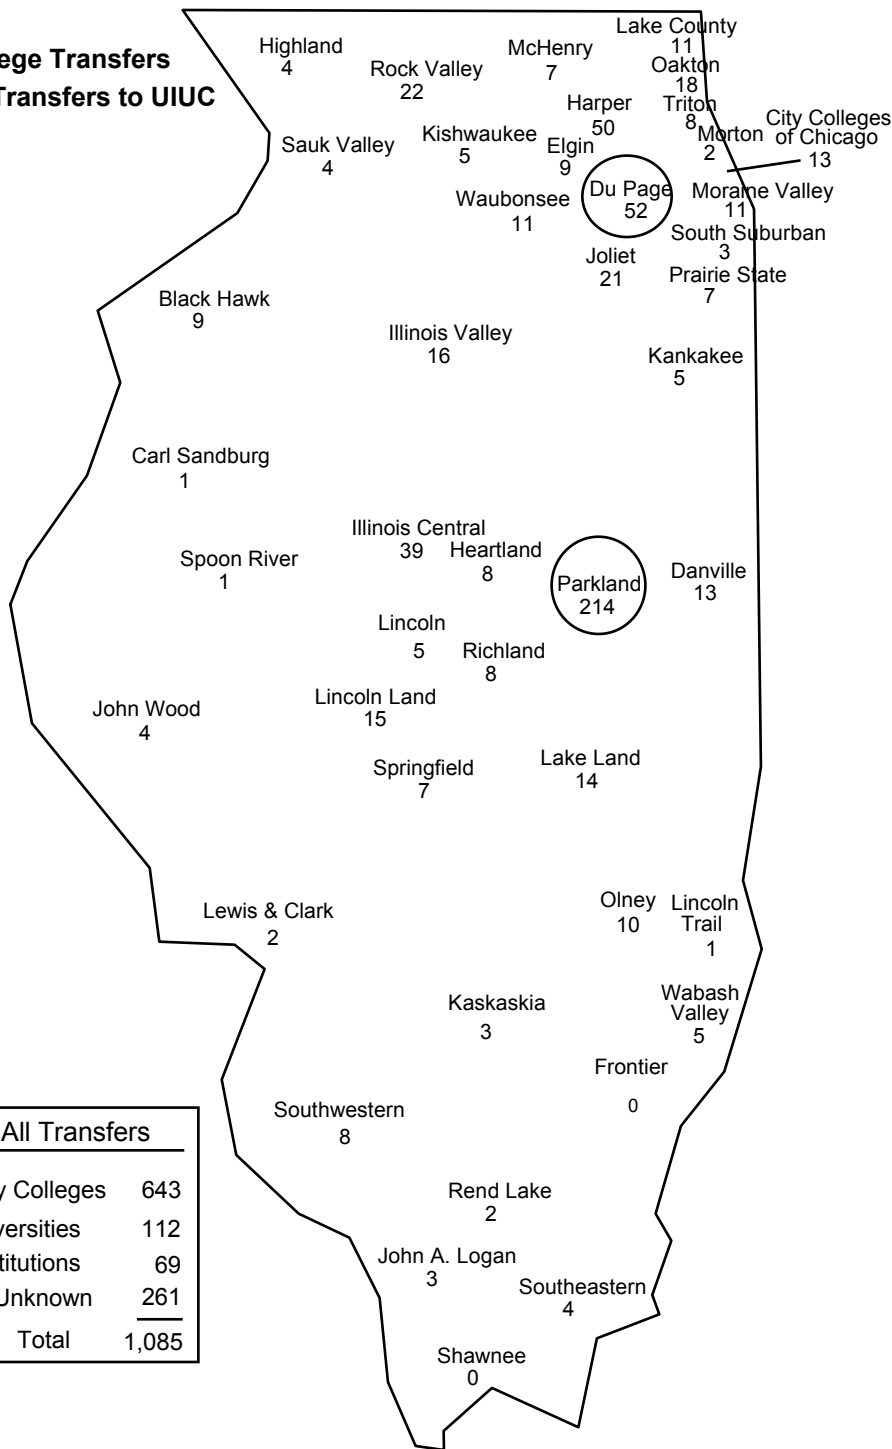

# First-Time Undergraduate Transfers From Community Colleges to University of Illinois at Urbana-Champaign Fall 2003

**Illinois Community College Transfers  
First-Time Undergraduate Transfers to UIUC  
FALL 2003  
Total = 643**

Figure 1

Note: Two private institutions, Springfield (formerly lower-division only) and Lincoln (lower-division only), are included in the display.

DATA SOURCE: 2003, Student Record Master